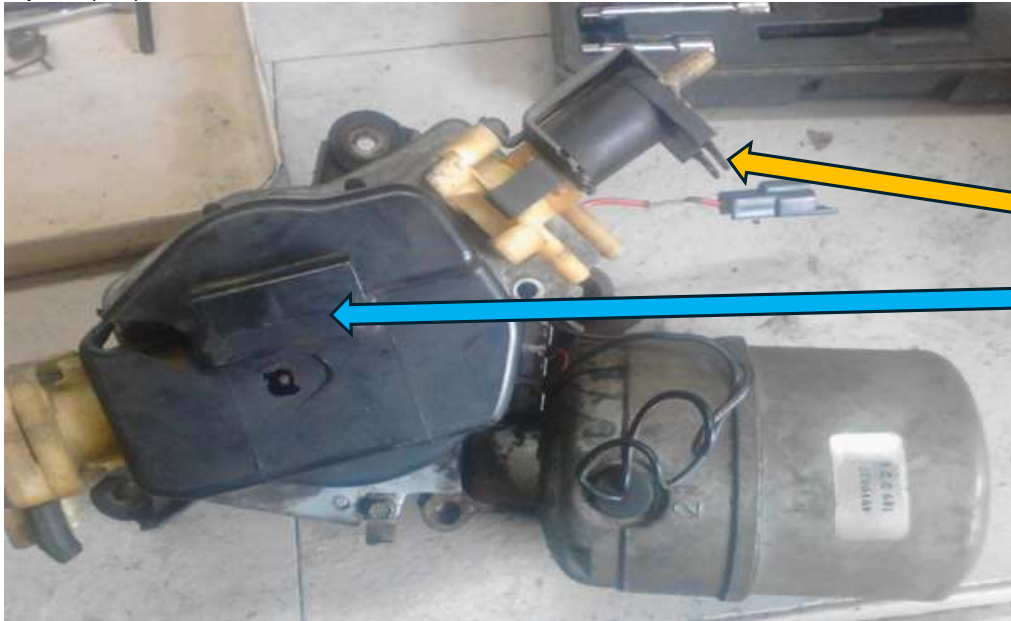

My 1969 pump & solenoid

Replacement Headlight washer solenoid spade connectors -not original OEM
Original OEM solenoid not available (see below).

Barell connectors - jumper wires to solenoid

Original OEM 1969 Headlight washer solenoid .
Piggy back connector for Pump Barell connectors -2 wires
(Photo from "GunPowder on "Corvette Forum" -Thanks)